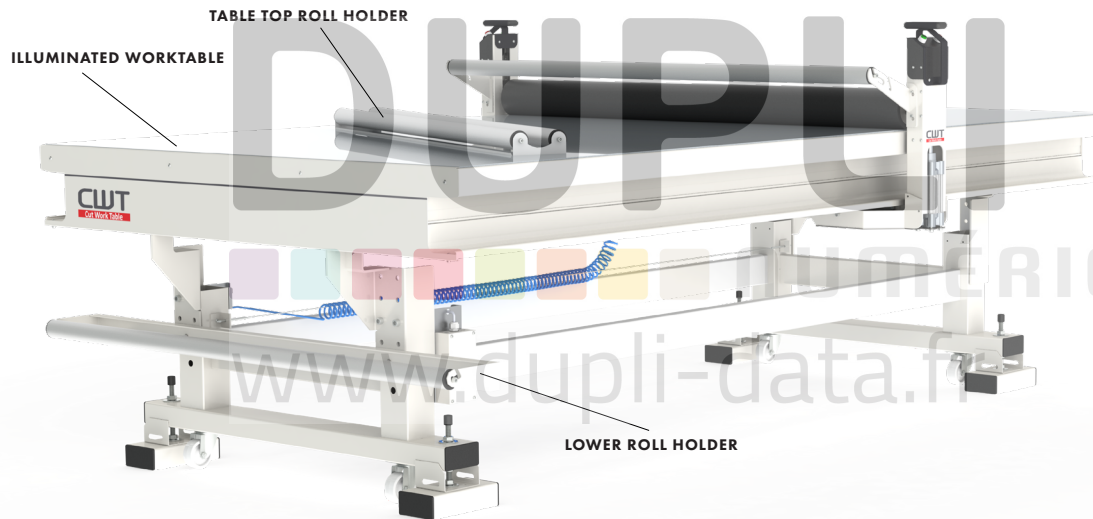

Premium Upgrade Kit

FOR CWT WORKTABLE 1600 AND 2100 REGULAR SERIES

INFO

PREMIUM UPGRADE KIT INCLUDES:

- LED set for illuminated worktable
- Lower roll holder
- Table top roll holder

MODELS

PART NO	DESCRIPTION
CWT163011	Premium upgrade kit for 1630 Regular
CWT164011	Premium upgrade kit for 1640 Regular
CWT214711	Premium upgrade kit for 2147 Regular

FACTS

POWER SUPPLY 230V/50Hz (10A) or 120V/60Hz (15A)

WARRANTY 3 years

DIMENSIONS

PART NO	NET WEIGHT	GROSS WEIGHT	PACKING DIMENSIONS
CWT163011	27kg (60lbs)	30kg (66lbs)	1670 x 670 x 180mm (66 x 26 x 7 in)
CWT164011	33kg (73lbs)	37kg (82lbs)	2100 x 670 x 180mm (83 x 26 x 7 in)
CWT214711	52kg (115lbs)	57kg (126lbs)	2440 x 1040 x 180mm (96 x 41 x 7 in)